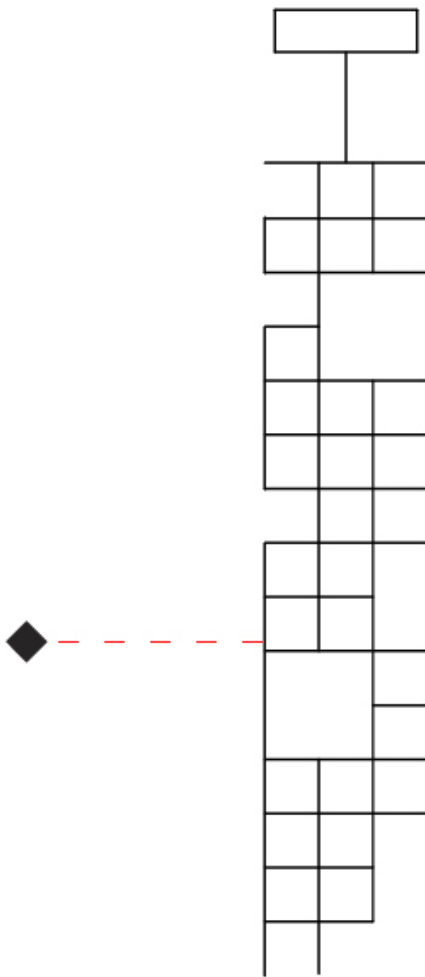

ORION VERTICAL SUSPENSION

D101566-

PROJECT

TYPE

SPECIFIER

QUANTITY

DATE

D