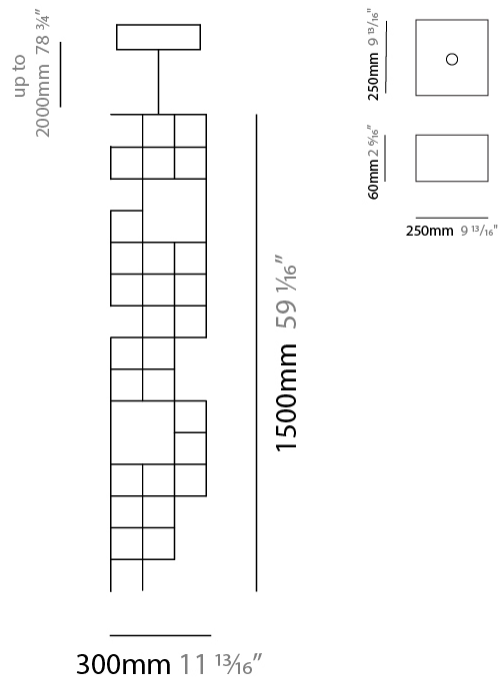

ORION VERTICAL SUSPENSION

D101566-

base number _____
Finish _____
Options _____

1. To build a product code in our configurator select the specify button on the base model # product page
2. To build a manual product code on this datasheet choose from the options listed below in blue font and add the suffix to the base model #

GENERAL

Series: Orion
Subseries: Orion Vertical
Brand: Quasar
Division: Design
Mounting Type: Suspension
Mounting Location: Ceiling
Subcategory: Ambient

PHYSICAL

Shape: Abstract
Length (mm): 300
Length (in): 11 ¹³/₁₆
Width (mm): 300
Width (in): 11 ¹³/₁₆
Height (mm): 1500
Height (in): 59 ¹/₁₆
Max. Overall Height (mm): 3500
Max. Overall Height (in): 137 ¹³/₁₆
Light Distribution: Omnidirectional
Weight (kg): 3
Weight (lbs): 6.61
Fixture Finish: [NIC / BRA / BBR](#)
Fixture Material: Metal
Cable Details: 2000mm Cable
Upon Request: Custom Sizes

ELECTRICAL

Lamp Type: LED
Input Wattage (W): 80.4
Dimming: Non-Dimming / Phase Dimming (120vac Only)
Driver Included: Yes
Driver Location: Integrated
Driver Type: Constant Voltage - 120/277Vac
Driver Class: Class 2
Input Voltage (V): 120 - 277
Output Voltage (V): 12
Upon Request: 0-10Vdc dimming

LED

Number of LEDs: 134
Color Temperature (°K): 2800
Max. Delivered Lumen (lm): 1340
CRI: >95 CRI
Lamp Life (hrs): 50000

OPTICAL

RATINGS AND CERTIFICATIONS

Certified By: Certified for North American Standards
IP rating: IP20